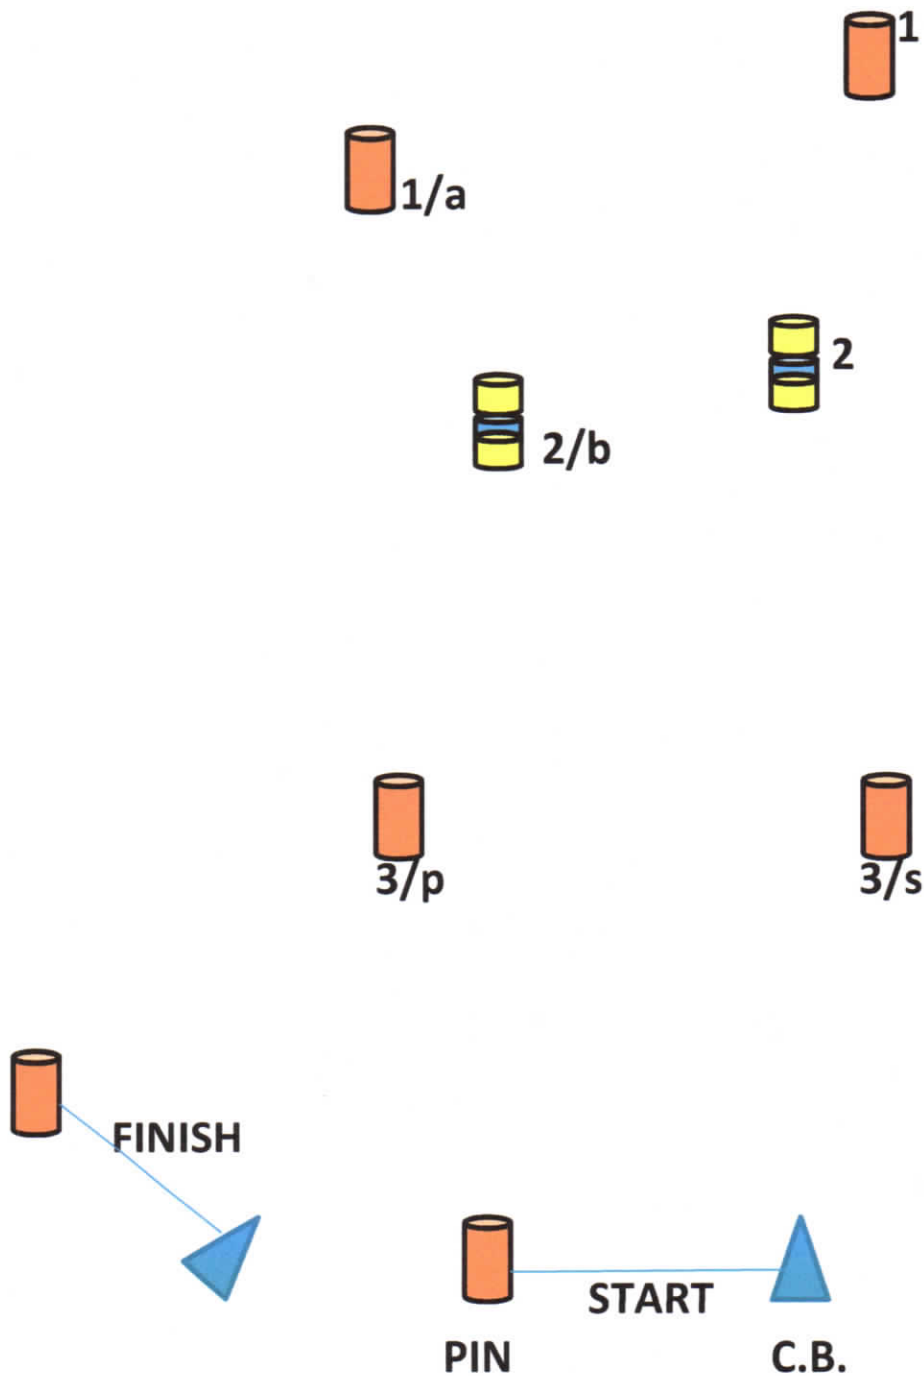

COURS 1

WINWORD / LEEWORD

COURSE:

IRC 0-1-2 CLASS: S-1-1a-3p/3s-1-1a-3p/3s-F

IRC 3-4 CLASS: S-2-2b-3p/3s-2-2b-3p/3s-F

Marks 1-1a 3p-3s Finish: is ORANGE cylindrical

Marks 2b-2: are yellow with light blue band cylindrical

- It's forbidden for class 0-1-2 to pass between marks 2-2b.
- Change of course: the new mark 1 will be orange with black band. The mark 1a will be not setting. The new mark 2 will be yellow with red band. The mark 2b will be not setting.

INSHORE RACE

Approximate mark position

<p><u>START/FINISH</u> 43° 48' 512 N 07° 47' 150 E  ORANGE Cylindrical</p>	<p><u>MARK 1</u> 43° 48' 627 N 07° 50' 050 E  YELLOW Cylindrical With a light blue band</p>	<p><u>MARK 2</u> 43° 49' 510 N 07° 51' 650 E  ORANGE Cylindrical</p>
<p><u>MARK 3</u> 43° 46' 679 N 07° 50' 082 E  ORANGE Cylindrical</p>	<p><u>MARK 4</u> 43° 45' 713 N 07° 44' 746 E  ORANGE Cylindrical</p>	<p><u>MARK 5</u> 43° 46' 326 N 07° 40' 364 E  ORANGE Cylindrical</p>
<p><u>MARK 6</u> 43° 47' 423 N 07° 44' 704 E  YELLOW Cylindrical With a light blue band</p>		